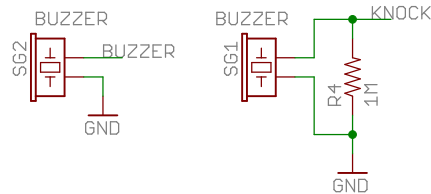

Light Sensor

Knock Sensor

TITLE: Danger_Shield-v14			SFE	SFE	SFE
Document Number:				REV:	
Date: 2/9/2010 2:24:08 PM				Sheet: 1/1	