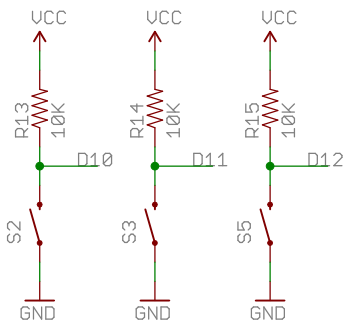

Light Sensor

Knock Sensor

TITLE: Danger_Shield-v14			SFE	SFE	SFE
Document Number:				REV:	
Date: 2/9/2010 2:24:08 PM				Sheet: 1/1	