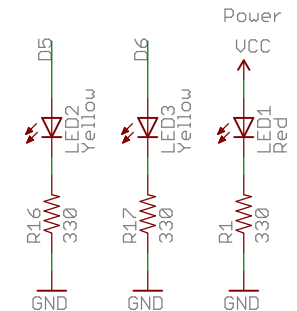

Light Sensor

Knock Sensor

TITLE: Danger_Shield-v14			SFE	SFE	SFE
Document Number:				REV:	
Date: 2/9/2010 2:24:08 PM				Sheet: 1/1	