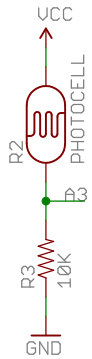

Light Sensor

Knock Sensor

TITLE: Danger_Shield-v14			SFE	SFE	SFE
Document Number:				REV:	
Date: 2/9/2010 2:24:08 PM				Sheet: 1/1	