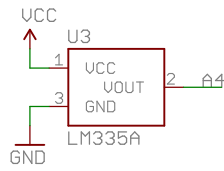

Light Sensor

Knock Sensor

TITLE: Danger_Shield-v14			SFE	SFE	SFE
Document Number:				REV:	
Date: 2/9/2010 2:24:08 PM				Sheet: 1/1	