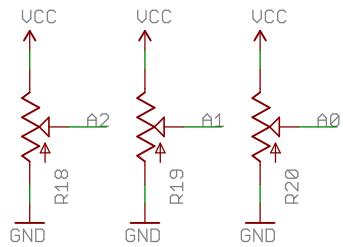

Light Sensor

Knock Sensor

TITLE: Danger_Shield-v14			SFE	SFE	SFE
Document Number:				REV:	
Date: 2/9/2010 2:24:08 PM				Sheet: 1/1	