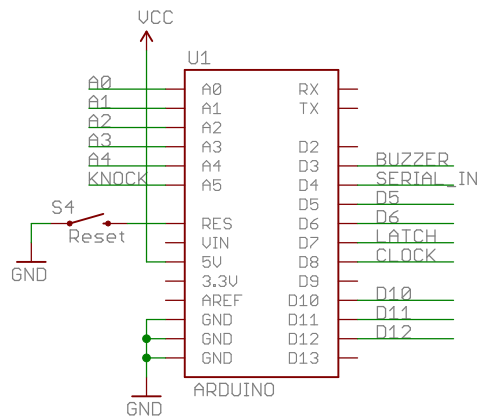

Light Sensor

Knock Sensor

TITLE: Danger_Shield-v14			SFE	SFE	SFE
Document Number:				REV:	
Date: 2/9/2010 2:24:08 PM				Sheet: 1/1	