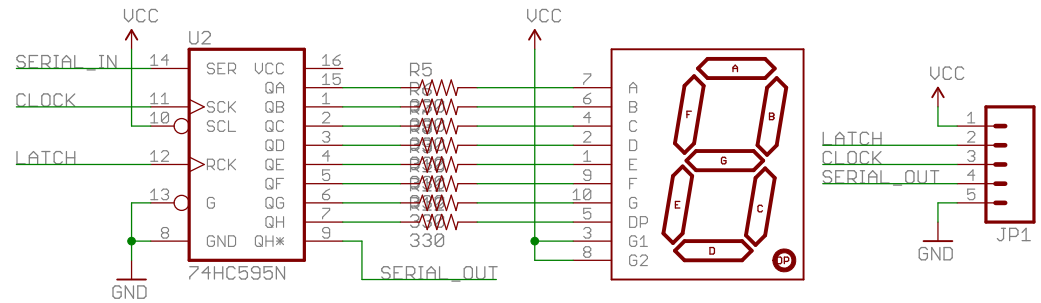

Light Sensor

Knock Sensor

TITLE: Danger_Shield-v14			SFE	SFE	SFE
Document Number:				REV:	
Date: 2/9/2010 2:24:08 PM				Sheet: 1/1	