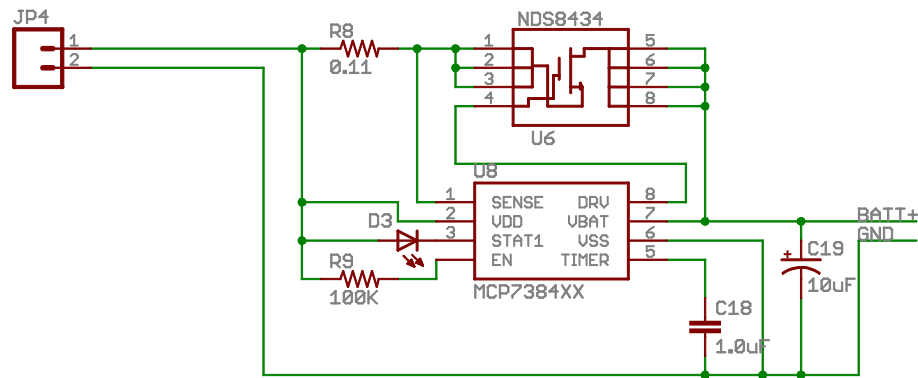

Spark Fun Electronics		⊗ ⊗
TITLE: WiTilt-v33		SFE
Document Number:		REV: 1
Date: 4/01/2008 06:33:59p	Sheet: 1/3	

TITLE: WiTilt-v33	
Document Number:	REV:
Date: 4/01/2008 06:33:59p	Sheet: 2/3

TITLE: WiTilt-v33