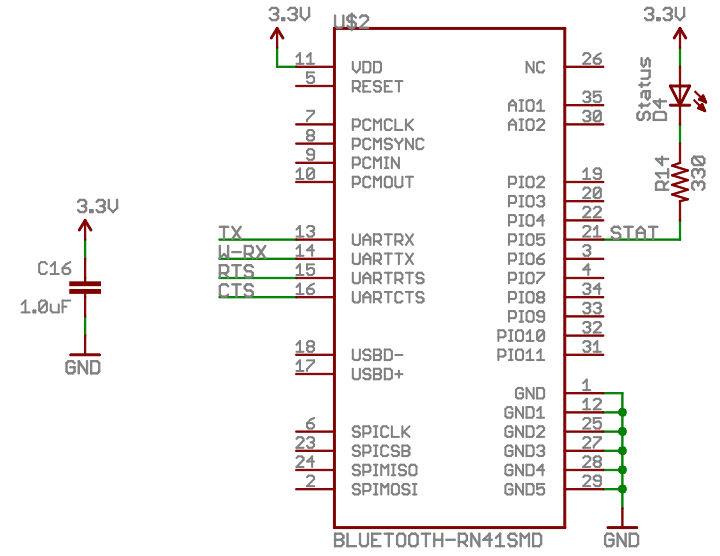

Spark Fun Electronics		⊗ ⊗
TITLE: WiTilt-v33		SFE
Document Number:		REV: 1
Date: 4/01/2008 06:33:59p	Sheet: 1/3	

TITLE: WiTilt-v33	
Document Number:	REV:
Date: 4/01/2008 06:33:59p	Sheet: 2/3

TITLE: WiTilt-v33