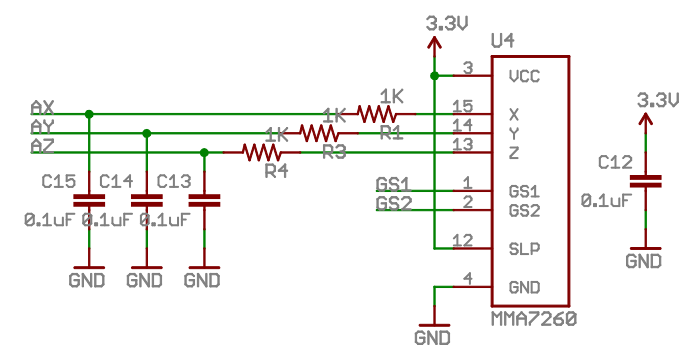

Spark Fun Electronics		⊗ ⊗
TITLE: WiTilt-v33		SFE
Document Number:		REV: 1
Date: 4/01/2008 06:33:59p	Sheet: 1/3	

TITLE: WiTilt-v33	
Document Number:	REV:
Date: 4/01/2008 06:33:59p	Sheet: 2/3

TITLE: WiTilt-v33