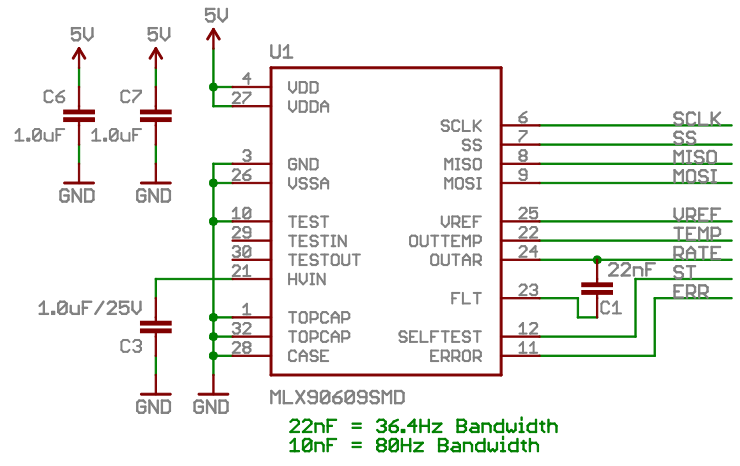

Spark Fun Electronics		⊗ ⊗
TITLE: WiTilt-v33		SFE
Document Number:		REV: 1
Date: 4/01/2008 06:33:59p	Sheet: 1/3	

TITLE: WiTilt-v33	
Document Number:	REV:
Date: 4/01/2008 06:33:59p	Sheet: 2/3

TITLE: WiTilt-v33