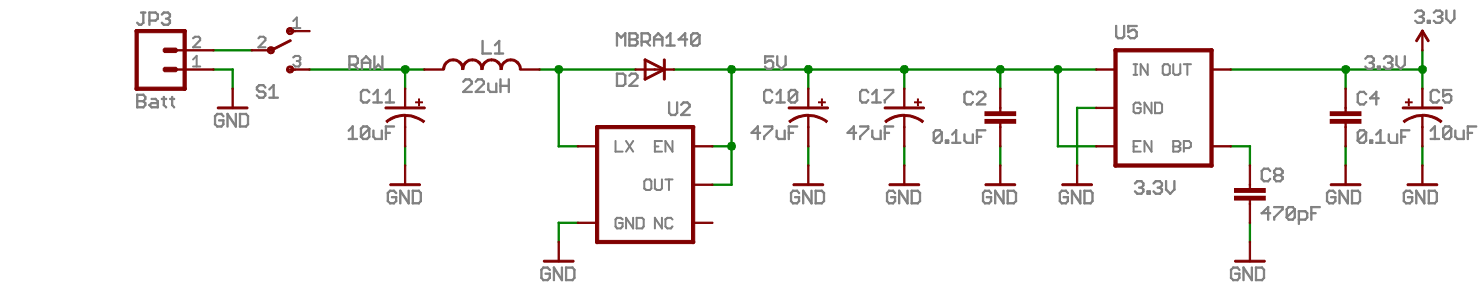

Spark Fun Electronics		⊗ ⊗
TITLE: WiTilt-v33		SFE
Document Number:		REV: 1
Date: 4/01/2008 06:33:59p	Sheet: 1/3	

TITLE: WiTilt-v33	
Document Number:	REV:
Date: 4/01/2008 06:33:59p	Sheet: 2/3

TITLE: WiTilt-v33